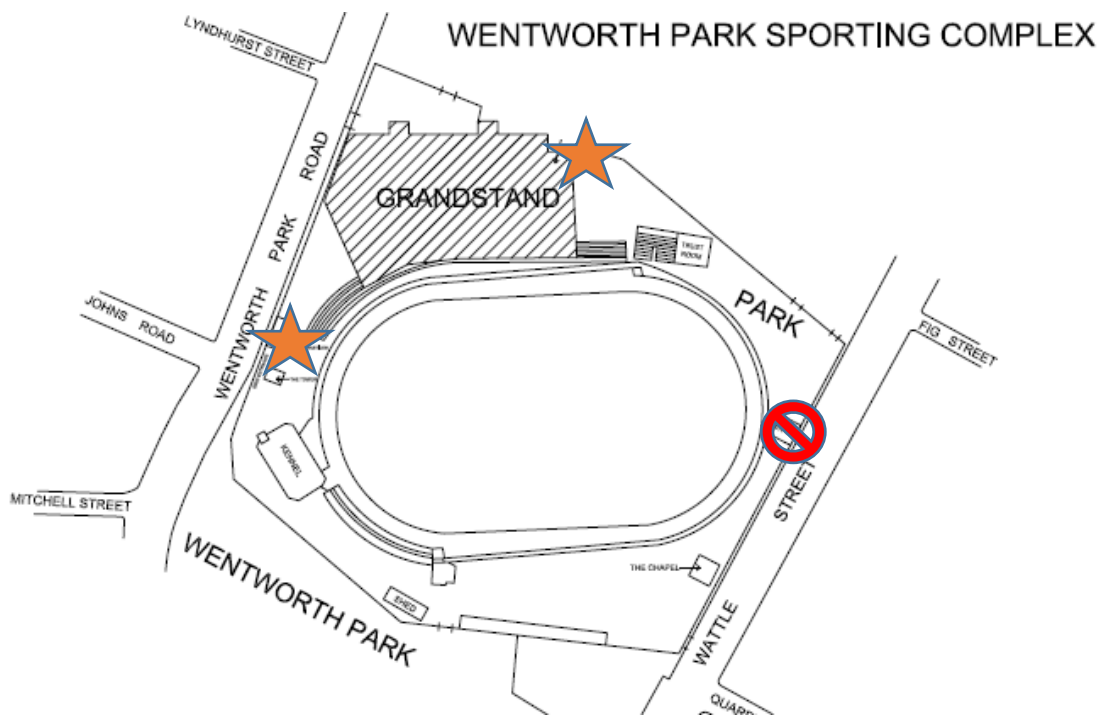

Thursday, September 21 – Wentworth Park Access

Access via Wattle Street entry will be unavailable Thursday, September 21, 2017. This is due to 3 semi trailers needing to safely enter and exit the venue. The gates will be closed from Wednesday night until 1pm, Thursday, September 21.

Pedestrians will need to access the venue via Wentworth Park Road or gates off Wentworth Park playing fields on Fish Market side. Both are marked above with a star.

Those seeking parking will need to utilise the Wentworth Park Road Service entry or surrounding streets.